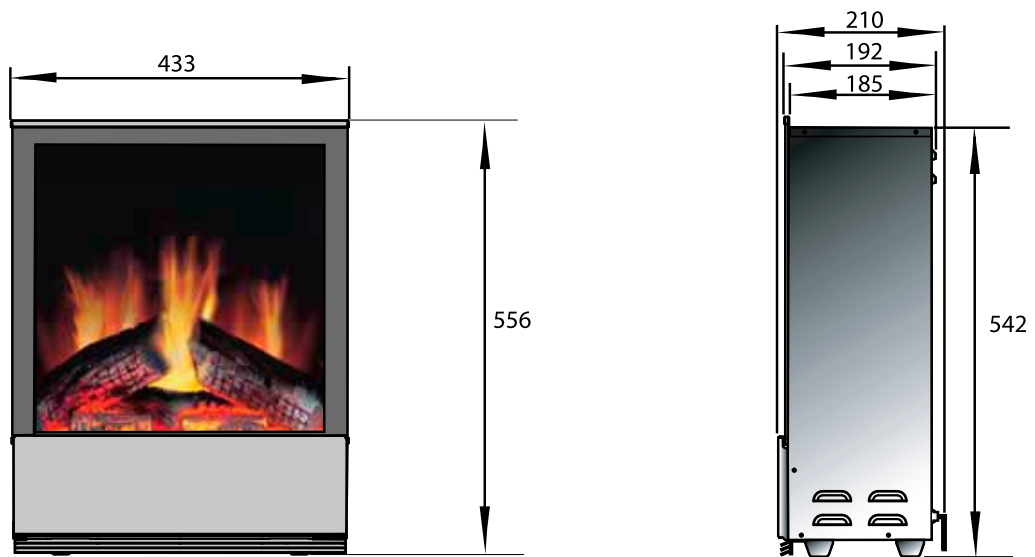

		Viotta de Luxe
<b>General specifications</b>	Fire system	Optiflame®
	Article number	208231
	EAN code	5011139208231
	Model	Insert
	View of the fire	1 sided
	Colour	Black
	Decoration / fuel bed	Log set
<b>Product size</b>	Measurements view of the fire (WxH)	38 x 37 cm
	Outside dimensions WxHxD	43,3 x 54,2 x 21 cm
<b>Features</b>	Heat output	Yes
	Thermostat	Yes
	Remote control	Yes
	Manual controlling directly at the fireplace possible yes / no	Yes
	Light module	LED
	Sound module	No
	Colour effects settings	No
<b>Power consumption</b>	Heat setting 1 in W	1000W
	Heat setting 2 in W	2000W
	Flame only operation in W	10W
	Max. consumption	2000W
<b>Voltage</b>	Voltage/Electrical frequency	230V/50Hz
<b>Specifications</b>	Product weight in kg	12,5
	Length of the cord	1,5 m
	Warranty	2 year